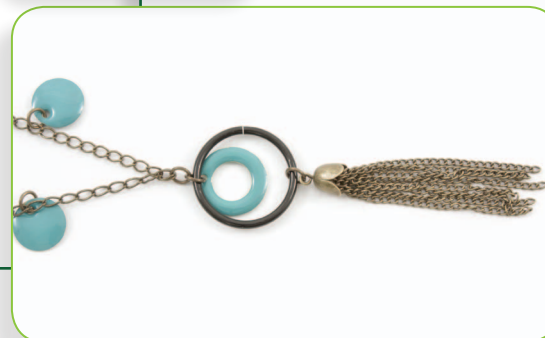

2412-0077-08

CODE QTY DESCRIPTION www.clubbeadplus.com

CODE	QTY	DESCRIPTION
1413-1900-02	2	Metal pendants, round, black, 11 mm
1413-1900-04	4	Metal pendants, round, teal, 11 mm
1413-1902-04	1	Metal pendant, donut, teal, 15 mm
1702-0220-OXBR	1	Lobster Claw Clasp, brass, antique brass, 10 mm
1707-0301-OXBR	11	Metal jump rings, antique brass, 5 mm
1707-0408-09	1	Aluminum jump ring, black, 2 x 24 mm
1721-0000-OXBR	1	Metal tassel, antique brass, 50-60 mm
2601-0560-OXBR	79 cm	Curb chain, soldered metal, antique brass, 2.5 x 3.5 mm

MO SAIK
Collection

TOOLS : 1 cutter pliers, 2 flat nose pliers