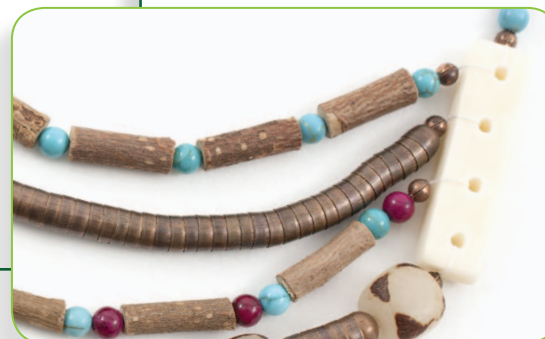

2412-0070-01

CODE QTY DESCRIPTION www.clubbeadplus.com

1109-1372-02	2	Bone spacers, rectangle, white, 4 holes, 34 mm
1110-0002	5	Hazelwood beads, tube, natural, app. 5 x 12 mm
1110-0003	16	Hazelwood beads, tube, natural, app. 6 x 15 mm
1110-4356	6	Nut beads, buri tiger, square, round corners, 10 mm
1111-0905-OXCO	14	Metal beads, round, antique copper, 5 mm
1112-0020-02	18	Semi-precious stone beads, fossil, round, fuchsia, 4 mm
1112-0906-4MM	23	Semi-precious stone beads, round, stabilized green turquoise, 4 mm
162U-010	± 3 m	Beadalon wildfire nylon thread, white, 0.008"
1702-0388-OXCO	1	Magnetic clasp, round, antique copper, 8 mm
1703-0310-OXCO	2	Finishing loop connectors, antique copper
1705-0401-OXCO	12	Crimp covers, antique copper, 3 mm
1710-0120-OXCO	16,5 cm	Bead caps, necklace, antique copper

TOOLS : Big eye needle, bead stopper, scissors, Beadfix glue, beading awl, flat nose pliers, crimping pliers (macro)