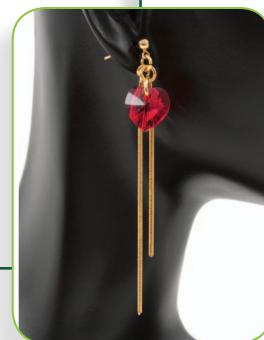

2412-0062-15

CODE QTY DESCRIPTION www.clubbeadplus.com

CODE	QTY	DESCRIPTION
1120-2327	2	Swarovski crystal pendants, heart, siam, 10 mm
1703-0311-GL	4	Crimp tube connectors, gold
1707-0300-GL	4	Jump rings, gold, 4 mm
1707-0301-GL	2	Jump rings, gold, 5 mm
1708-0307-GL	2	Earring ball studs, with ring, gold, 3 mm
1708-0316-GL	2	Earring bullet clutches, gold
2601-0470-GL	18 cm	Snake chain, gold, 1 mm

MOSAÏK
Collection

TOOLS: G-S Hypo glue, cutters, 2 flat nose pliers