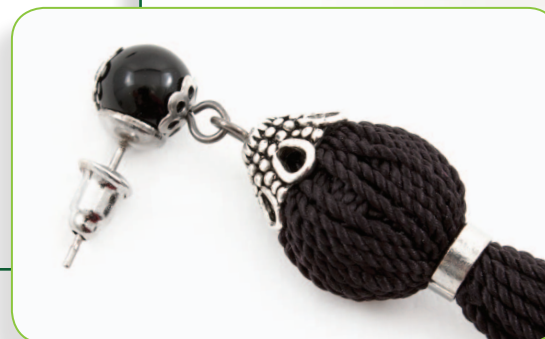

# ○ Pampilles

2412-0062-06

CODE QTY DESCRIPTION [www.clubbeadplus.com](http://www.clubbeadplus.com)

1001-0312	12 m	Griffin silk thread, black, size 10, 0.90 mm
1102-5905	2	Glass beads, ball, black and white, mix, 8 mm
1703-0206-WH	2	Leather cord double connectors, nickel, 2.5 x 8 mm
1704-0250-WH	4	Bead caps, flower, nickel, 6 mm
1704-0304-OXWH	2	Bead caps, fancy, antique nickel, 6 x 12 mm
1708-0312-WH	2	Cup earrings, nickel, 6 mm
1708-0316-WH	2	Earring bullet clutches, nickel
1714-0120	4	Head pins, black nickel, wire size 0.7 mm, 38 mm

TOOLS: Scissors, BeadFix glue, E6000 glue, beading awl, cutters, flat nose pliers, round nose pliers

MO SAIK  
Collection