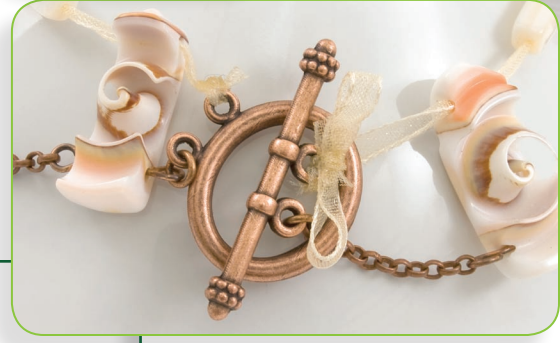

2412-0053-03

CODE QTY DESCRIPTION [www.clubbeadplus.com](http://www.clubbeadplus.com)

CODE	QTY	DESCRIPTION
*1114-0190	6	Lake shell beads, bracelet, strombus, triangle, natural, 15 x 20 mm
1107-0900-15	4	Glass pearls, round, light pink, 4 mm
1107-0910-15	2	Glass pearls, round, matt light pink, 4 mm
1702-0904-OXCO	1	Toggle clasp, oval, 2 rows, antique copper, 21 x 21 mm
1707-0300-OXCO	2	Jump rings, antique copper, 4 mm
2601-0589-OXCO	± 20 cm	Rolo chain, soldered, antique copper, 2.5 mm
1114-0910-02	3	Mother of pearl beads, tube, bleached, off white 4 x 14 mm
1610-5311	± 30 cm	Organza ribbon, yellow, 1/8"
1714-0204	6	Eye pins, antique copper, wire size 0.7 mm, 16 mm

TOOLS : Scissors, BeadFix glue, cutters, 2 flat nose pliers, round nose pliers