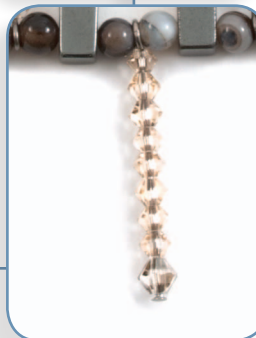

2401-1309

CODE	QTY	DESCRIPTION
1102-5800-45	10	Stellaris crystal beads, bicone, black diamond, 4mm
1102-5806-47	64	Stellaris crystal beads, bicone, light smoked topaz, 3 mm
1112-0809-4MM	52	Semi-precious stone beads, round, black laced agate, 4mm
1112-1282	39	Semi-precious stone beads, stick with hole, hematite, 10 à 30 mm
1603-0200-45	± 40 cm	Tigertail, natural, 0.018 mm
1606-1028-25	± 80 cm	<i>Beaders' Choice</i> silver plated copper wire, silver, 28 gauge
1702-0231-SL	1	Fish clasp, silver, 12 mm
1705-0203	2	Crimps, round, silver, 2 mm
1705-0400-SL	2	Crimp covers, Silver, 4 mm
1706-0201-SL	2	Split rings, silver, 6 mm
2601-0581-BN	20 cm	Curb chain, soldered, black nickel 2 x 1 mm
A-1714-0120	14	Head pins, black nickel, diameter 0.7 mm, 38 mm

[www.clubbeadplus.com](http://www.clubbeadplus.com)

TOOLS : Flush cutter pliers, chain nose pliers, flat nylon jaw pliers, split ring pliers, crimping pliers - mighty, crimping pliers - standard, round nose pliers