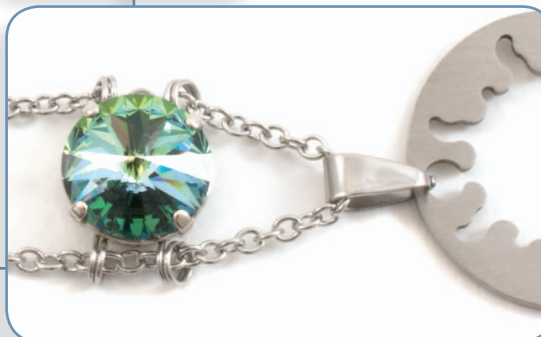

○ Soleil de plomb

2401-1304

CODE QTY DESCRIPTION www.clubbeadplus.com

CODE	QTY	DESCRIPTION
1120-0138	2	Swarovski crystal beads, round, erinite, 4 mm
1120-0334	2	Swarovski crystal beads, round, indian sapphire, 8 mm
1120-4901-06	2	Swarovski crystal chatons, Rivoli, crystal citrine, 14 mm
1122-4900	2	Swarovski metal settings, 2 holes, nickel, 14 mm
1413-1435	7	Pendants, stainless steel 304, round donut, 26 mm
1720-0001	1	Fish clasp, stainless steel 304, 12 mm
1720-0021	14	Jump rings, stainless steel 304, 5 mm
1720-0022	15	Jump rings, stainless steel 304, 6 mm
2601-1002	± 65 cm	Cable chain, stainless steel 304, 2.6 x 2.9 mm
AWS-22-SS-15YD	± 30 cm	Artistic Wire stainless steel wire, 22 gauge

TOOLS : Wire looping pliers, cutter pliers, 2 chain nose pliers