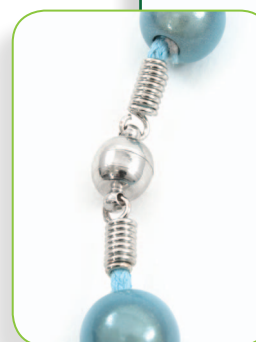

2412-0069-02

CODE QTY DESCRIPTION www.clubbeadplus.com

CODE	QTY	DESCRIPTION
*1604-0202	± 2,5 m	Cotton waxed cord, light blue, 2 mm
*1102-2017-4MM	32	Cat's eye glass beads, round, A grade, aquamarine, 4 mm
1102-1212-12	1	Glass bead, lentil, aquamarine, silver foil, 20 mm
1114-0101	2	Shell beads, cowrie, app. 10 x 16 mm
1114-0120-02	1	Shell bead, strombus, round, with blue resine, 14 mm
1114-0622-08	3	Lake shell beads, coin, blue, 10 mm
1702-0388-WH	1	Magnetic clasp, round, nickel, 8 mm
1703-0208-WH	26	Leather cord double connector, nickel, 1.5 x 7 mm
1703-0298-WH	2	Spring cord connectors, nickel, 2.5 mm
1102-2016-4MM	32	Cat's eye glass beads, round, A grade, light blue, 4 mm
1102-2039-4MM	32	Cat's eye glass beads, round, A grade, turquoise, 4 mm
1106-0890	2	Plastic beads, round, miracle, big hole, aquamarine, 12 mm

*Clearance

TOOLS: Big eye needle, *bead stopper*, scissors, Beadfix glue, flat nose pliers, round nose pliers

MOSAÏK
Collection