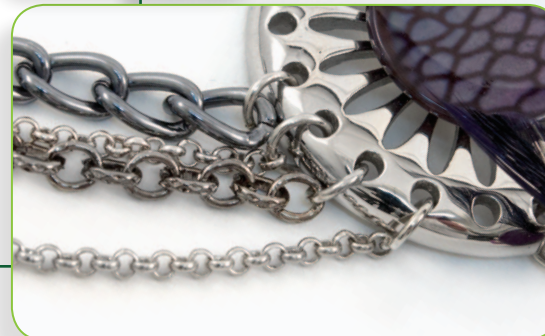

# ○ Heavy Metal

2412-0059-02

CODE QTY DESCRIPTION [www.clubbeadplus.com](http://www.clubbeadplus.com)

CODE	QTY	DESCRIPTION
1111-0903-WH	2	Metal beads, round, nickel, 3 mm
1111-0904-WH	4	Metal beads, round, nickel, 4 mm
1111-0906-WH	1	Metal bead, round, nickel, 6 mm
1111-1145	3	Metal beads, cap, nickel, 2 x 4 mm
1112-0010	2	Semi-precious stone beads, skull, 10 x 12 mm
1112-0011	1	Semi-precious stone bead, skull, 14 x 17 mm
1114-1103-19	5	Fresh water shell beads, round, snake, brown, 20 mm
1413-1407	5	Stainless steel 316 pendants, round, fancy, 38 mm
1702-0800-BN	3	Hook clasps, black nickel, 18 mm
1705-0301-WH	1	Spacer bar, 3 holes, nickel, 19 mm
1707-0302-BN	2	Jump rings, black nickel, 6 mm
1707-0302-WH	35	Jump rings, nickel, 6 mm
1707-0303-BN	2	Jump rings, black nickel, 7 mm
1707-0304-BN	2	Jump rings, black nickel, 8 mm
2501-0211-08	10	Rooster feathers, dark purple, 5-6" bunch
2601-0527-BN	18 cm	Cable chain, black nickel, 5 x 4.2 mm
2601-0589-WH	45 cm	Rolo chain, soldered, brass nickel, 2.5 mm
2601-0701-17	20 cm	Aluminum curb chain, black nickel, 9.7 x 5.9 mm
1714-0140	5	Head pins, black nickel, wire size 0.7 mm, 64 mm

TOOLS : Scissors, E6000 glue, beading awl, cutters, 2 flat nose pliers, round nose pliers

**MOSAİK**  
Collection