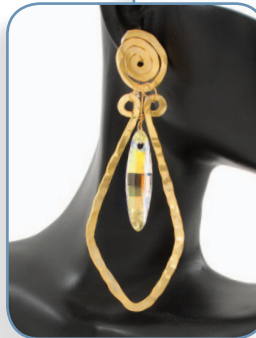

# ○ Oblongue

2401-1258

CODE QTY DESCRIPTION [www.clubbeadplus.com](http://www.clubbeadplus.com)

1120-04130	4	Swarovski crystal beads, bicone, xilion, golden shadow crystal, 3 mm
1607-0202-12	± 87 cm	Beaders' Choice aluminum wire, gold, 2 mm
1708-0302-WH	2	Earrings butterfly clutches, nickel
1708-0305-WH	2	Earrings flat studs, nickel, 8 x 12 mm
2302-0178AB	2	Swarovski crystal pendants, ellipse, AB crystal, 32 mm
1714-0322	6	Ball pins, gold, wire size 0.5 mm, 50 mm