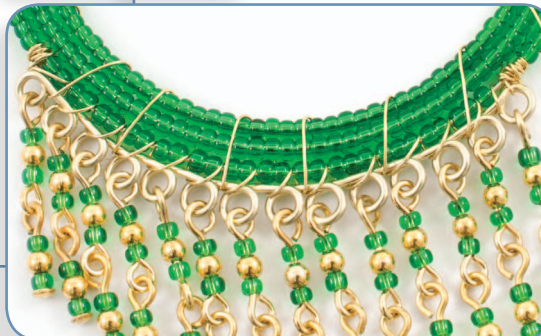

2401-1254

CODE QTY DESCRIPTION www.clubbeadplus.com

1101-7600-05	± 345	Glass seed beads, transparent green, 11/0
1111-0902-GL	41	Metal beads, round, gold, 2.4 mm
1606-1020-04	± 80 cm	Beaders' Choice copper wire, silver plated, champagne, 20 gauge
1606-1028-04	± 50 cm	Beaders' Choice copper wire, silver plated, champagne, 28 gauge
1702-0801-GL	1	Metal hook clasp, 1 row, gold, 6 x 20 mm
1718-0310	± 3 rows	Memory wire, bracelet, nickel, 0.6 x 55 mm
2601-0505-GL	81 cm	Rope chain, gold, 4.5 x 2.2 mm
1714-0102	25	Head pins, gold, wire size 0.7 mm, 16 mm
1714-0202	16	Eye pins, gold, wire size 0.7 mm, 16 mm