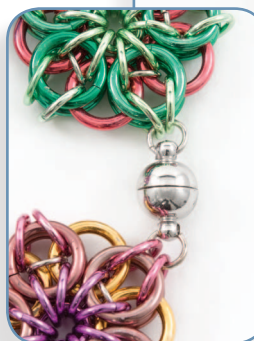

2401-1201

CODE QTY DESCRIPTION [www.clubbeadplus.com](http://www.clubbeadplus.com)

1702-0388-WH	1	Metal magnetic clasp, round, nickel, 8 mm
1707-0301-WH	42	Metal jump rings, nickel, 5 mm
1707-0400-01	20	Aluminum jump rings, turquoise, 1.2 x 8 mm
1707-0400-02	11	Aluminum jump rings, purple, 1.2 x 8 mm
1707-0400-03	10	Aluminum jump rings, pink, 1.2 x 8 mm
1707-0400-06	22	Aluminum jump rings, olive green, 1.2 x 8 mm
1707-0400-07	10	Aluminum jump rings, red, 1.2 x 8 mm
1707-0400-10	10	Aluminum jump rings, gold, 1.2 x 8 mm
1707-0400-11	20	Aluminum jump rings, green, 1.2 x 8 mm
1707-0400-12	12	Aluminum jump rings, blue, 1.2 x 8 mm
1707-0400-13	10	Aluminum jump rings, burgundy, 1.2 x 8 mm
1707-0400-14	1	Aluminum jump ring, brownish, 1.2 x 8 mm
1707-0401-01	10	Aluminum jump rings, turquoise, 1.8 x 11 mm
1707-0401-02	10	Aluminum jump rings, purple, 1.8 x 11 mm
1707-0401-03	5	Aluminum jump rings, pink, 1.8 x 11 mm
1707-0401-06	5	Aluminum jump rings, olive green, 1.8 x 11 mm
1707-0401-07	10	Aluminum jump rings, red, 1.8 x 11 mm
1707-0401-10	15	Aluminum jump rings, gold, 1.8 x 11 mm
1707-0401-11	10	Aluminum jump rings, green, 1.8 x 11 mm
1707-0401-12	15	Aluminum jump rings, blue, 1.8 x 11 mm
1707-0401-13	10	Aluminum jump rings, burgundy, 1.8 x 11 mm

TOOLS : 2 flat nose pliers, Tool Magic